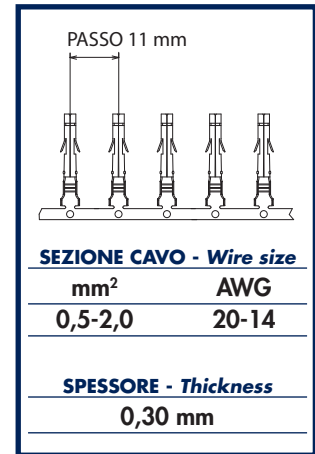

### Female Universal Terminals "CLOSED VERSION"

CODICE Code	IN BOBINA Reel	IN SACCHETTO Bag	MATERIALE Material
1674.01.3P	4.000	-	Cu Zn Pre-Tin
1674.01.9P	-	5.000	Cu Zn Pre-Tin