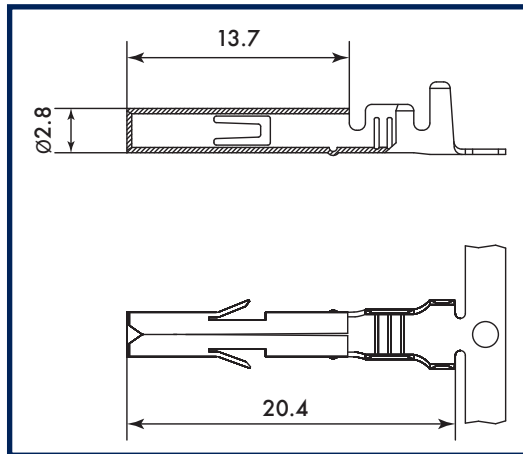

### Female Universal Terminals "CLOSED VERSION"

CODICE Code	IN BOBINA Reel	IN SACCHETTO Bag	MATERIALE Material
1674.01.3P	4.000	-	Cu Zn Pre-Tin
1674.01.9P	-	5.000	Cu Zn Pre-Tin