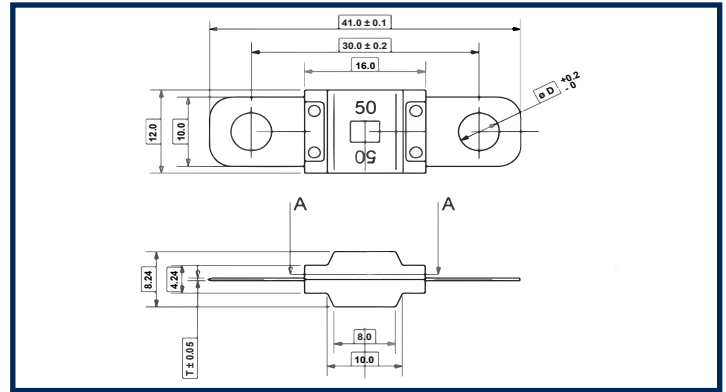

## MIDI FUSES "MDV SERIE"

- Meets international specs, complies to ISO 8820-5, JASO D612 and other standards
- Element visibility through viewing windows
- PA6T housing, head & chemical resistant
- Rigid Sn-plated copper alloy blades
- Color coded housing, marked with amperage rating
- M5 connection holes, spaced 30mm
- Maximum torque 4.5Nm ± 1Nm

<b>CORRENTE NOMINALE RATED CURRENT COURANT NOMINALE NENNSTROM</b>	<b>COLORE COLOR COULEUR FARBE</b>	<b>CODICE CODE CODE TEILE Nr.</b>
<b>30A</b>	Arancione - Orange - Orange - Orange	MDV030A
<b>40A</b>	Verde - Green - Vert - Grün	MDV040A
<b>50A</b>	Rosso - Red - Rouge - Rot	MDV050A
<b>60A</b>	Giallo - Yellow - Jaune - Gelb	MDV060A
<b>70A</b>	Marrone - Brown - Marron - Braun	MDV070A
<b>80A</b>	Neutro - Neutral - Neutre - Neutral	MDV080A
<b>100A</b>	Blu - Blue - Bleu - Blau	MDV100A
<b>125A</b>	Rosa - Pink - Rose - Rosa	MDV125A
<b>150A</b>	Grigio - Grey - Gris - Grau	MDV150A
<b>200A</b>	Viola - Violet - Violet - Violett	MDV200A